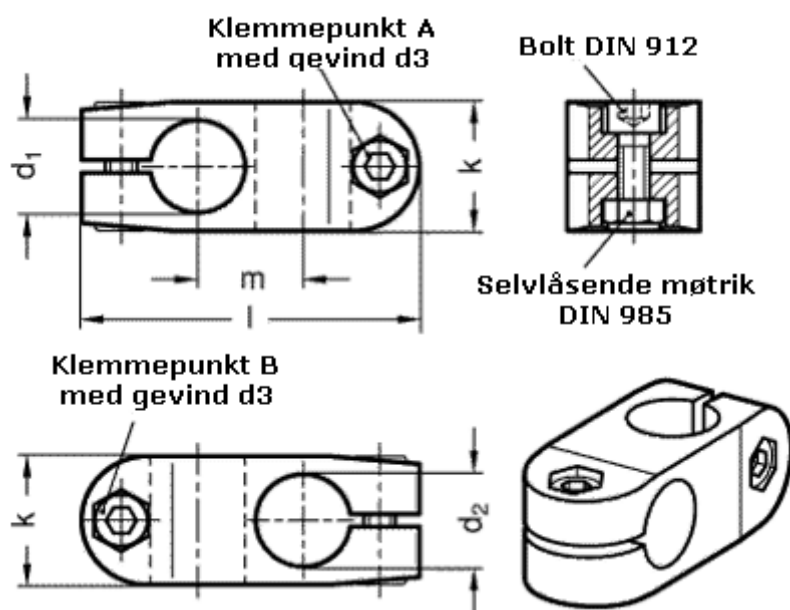

Article number: 20131B16B162BL

Description: E+G Two-way connector
GN131-B16-B16-2-BL

Measures

Adjustable clamp lever = GN 911-M 6-22 have to be ordered separately

d1	= 16
d2	= 16
d3	= M 6
k	= 25
l1	= 64
m	= 20